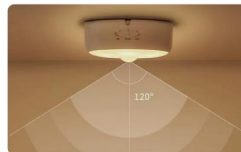

Features

- ✔ 2 Dimming Levels
- ✔ Rechargeable with 120-day Long Standby Time
- ✔ Flare-free & Soft Light Protects Your Eyes
- ✔ Detect Motion up to 5-7m away with An Infrared Sensor
- ✔ Adhesive, Magnetic and Suspended

Specifications

Product Name:	Yeelight Rechargeable Sensor Nightlight
Product No:	YLYD01YL
Color Temperature:	2700K
Brightness:	Sensor Mode 3.5lm, Lighting Mode 7lm
Sensor:	Light sensor + PIR motion sensor
Max Power:	0.25W
Mix Power:	0.12W