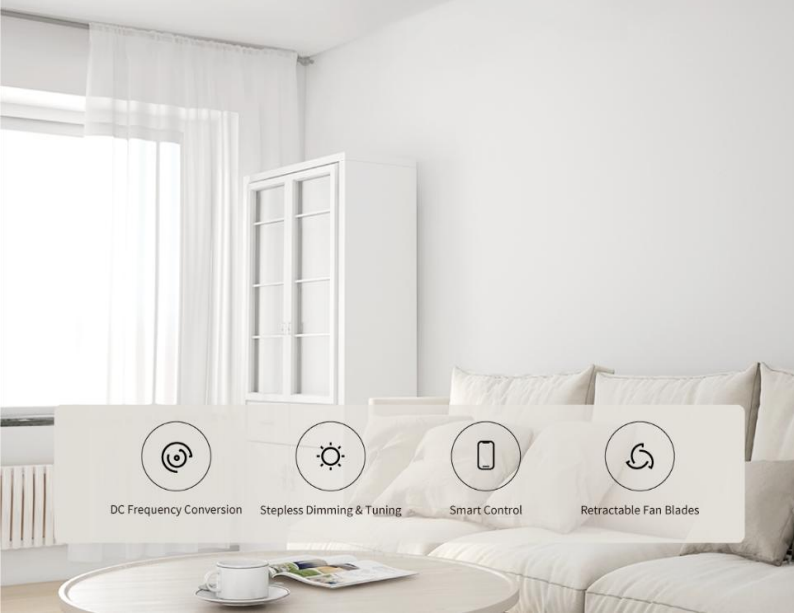

Yeelight Smart Ceiling Fan

DC Frequency Conversion

Stepless Dimming & Tuning

Smart Control

Retractable Fan Blades