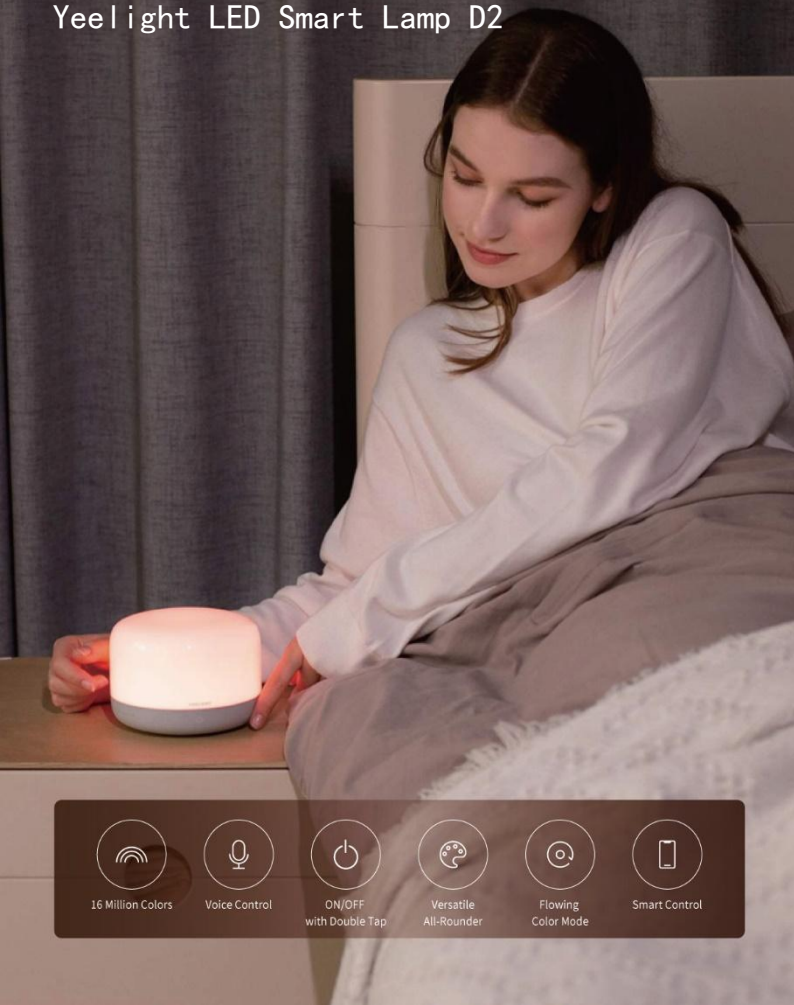

Yeelight LED Smart Lamp D2

- 16 Million Colors
- Voice Control
- ON/OFF with Double Tap
- Versatile All-Rounder
- Flowing Color Mode
- Smart Control

Ambiance Lighting

16 Million Colors

Tunable

Dimmable